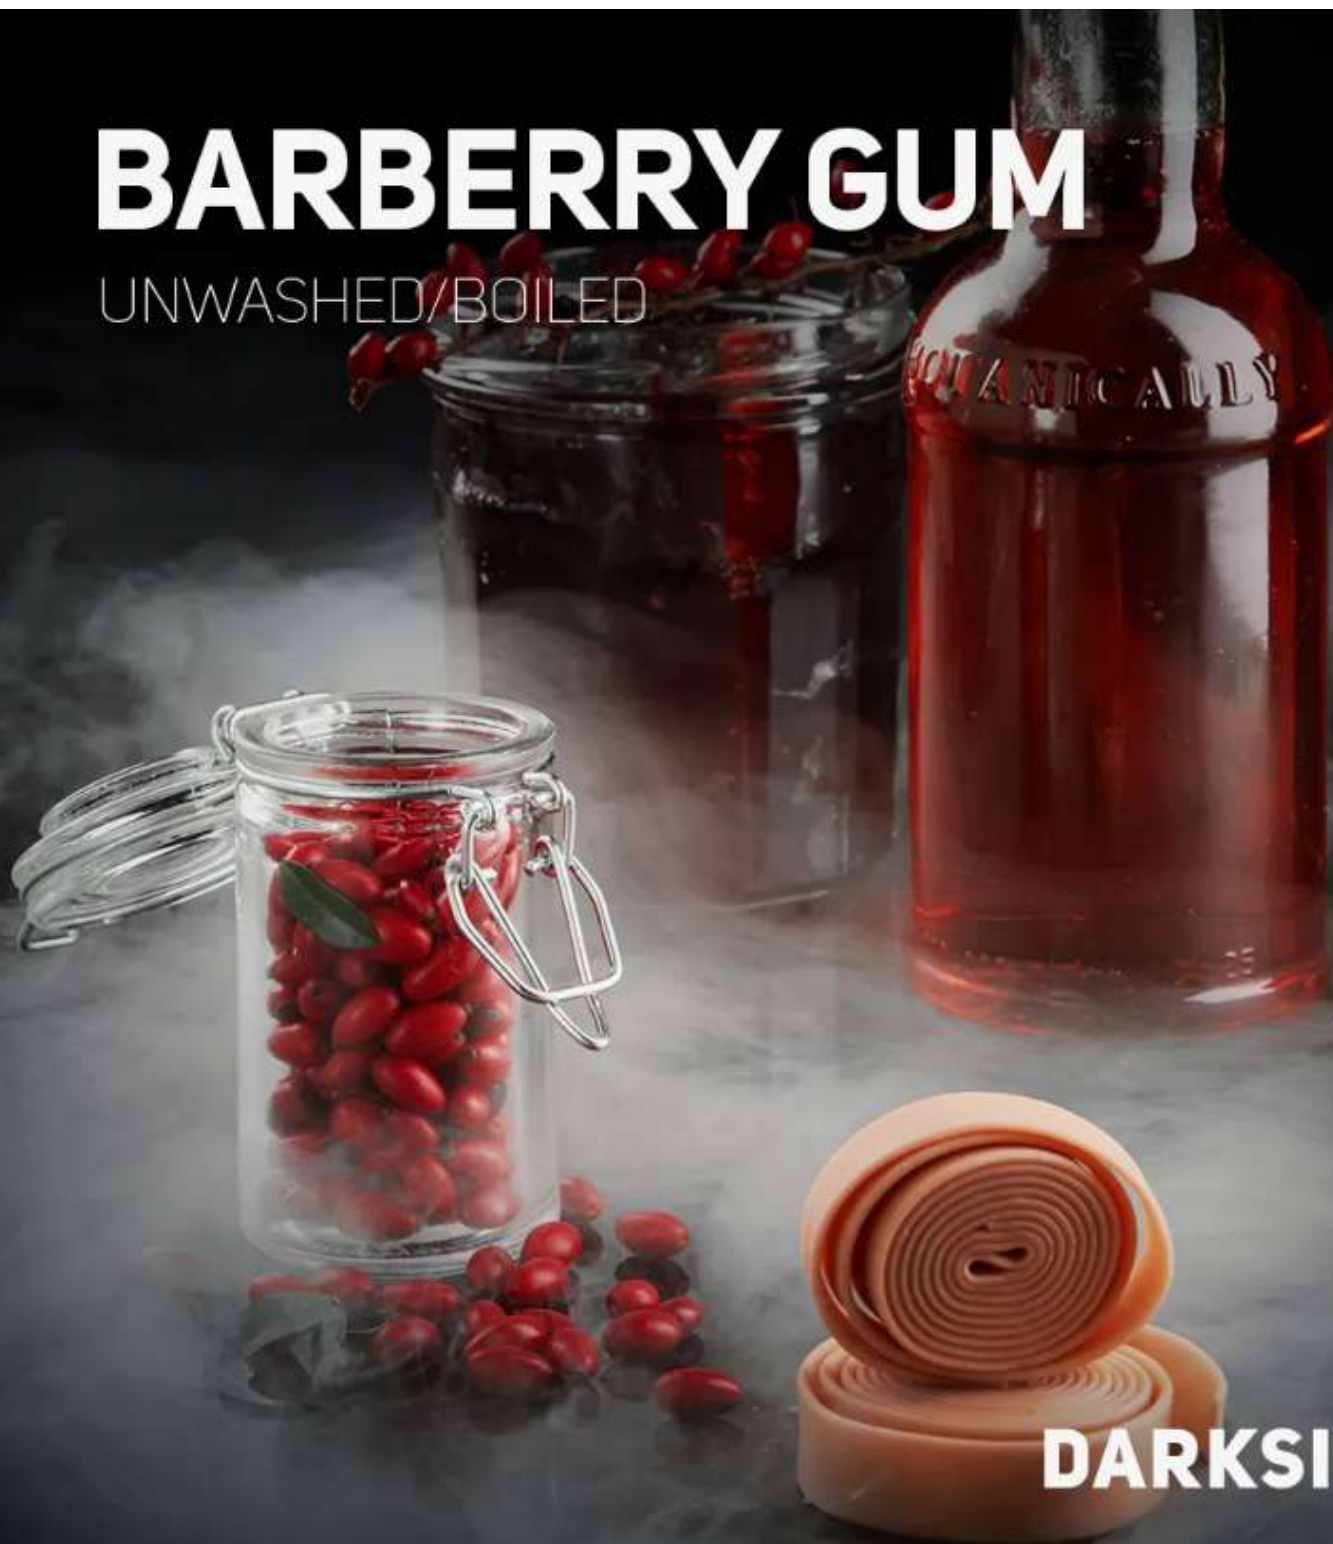

BARBERRY GUM

UNWASHED/BOILED

DARKSIDE